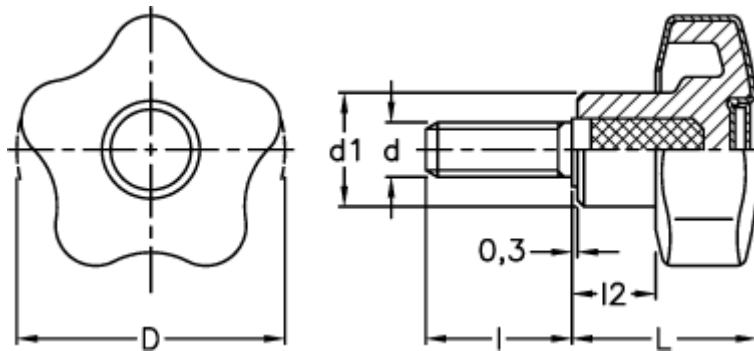

Article number: 23021699129

Description: E+G Lobe knobs

VCT.43 p-M8x20 SOFT C9 RAL9005 - black cap

Measures

D	= 43
d1	= 17.0
d 6g	= M8
l	= 20
L	= 17.0
l2	= 11.0